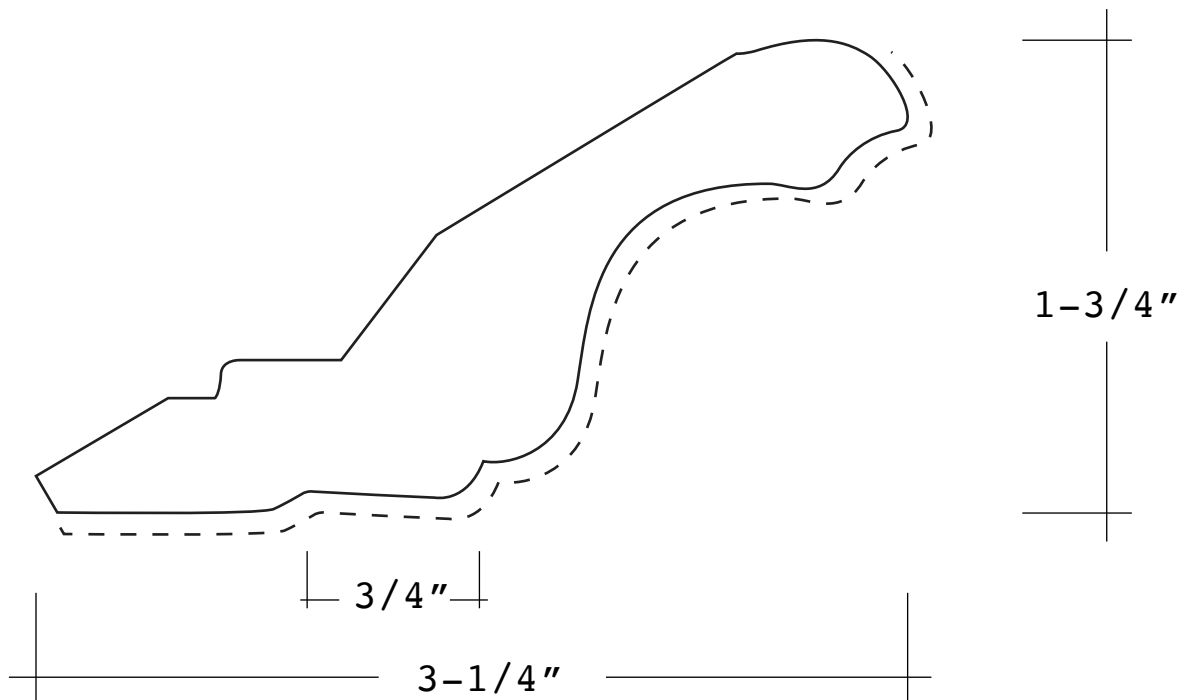

1005 - SMALL CROWN

Specification

Core: MDF
Wrapped Surface

7345 E Danbro Crescent,
Mississauga, ON L5N 6P8
(289) 866-2673

NUMBER

1005

STYLE

SMALL CROWN