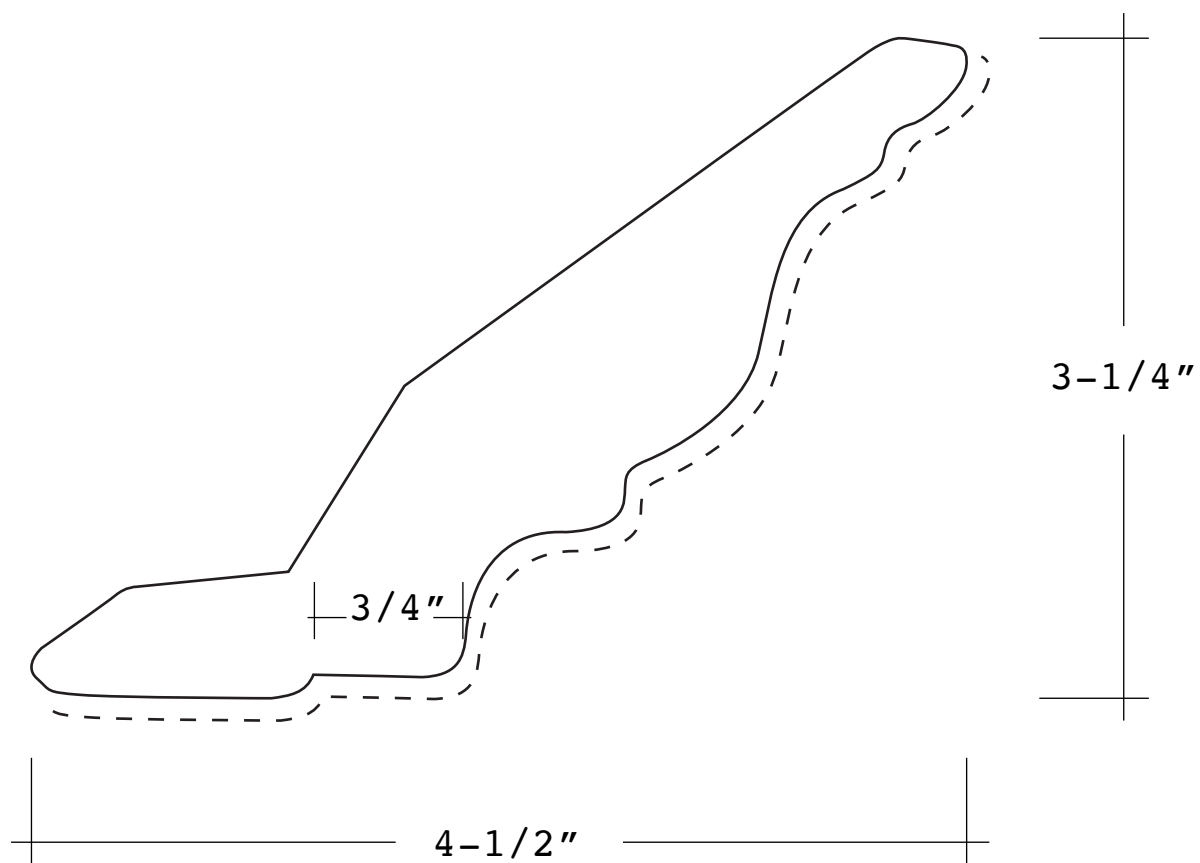

1007 - LARGE CROWN

Specification

Core: MDF
Wrapped Surface

7345 E Danbro Crescent,
Mississauga, ON L5N 6P8
(289) 866-2673

NUMBER

1007

STYLE

LARGE CROWN