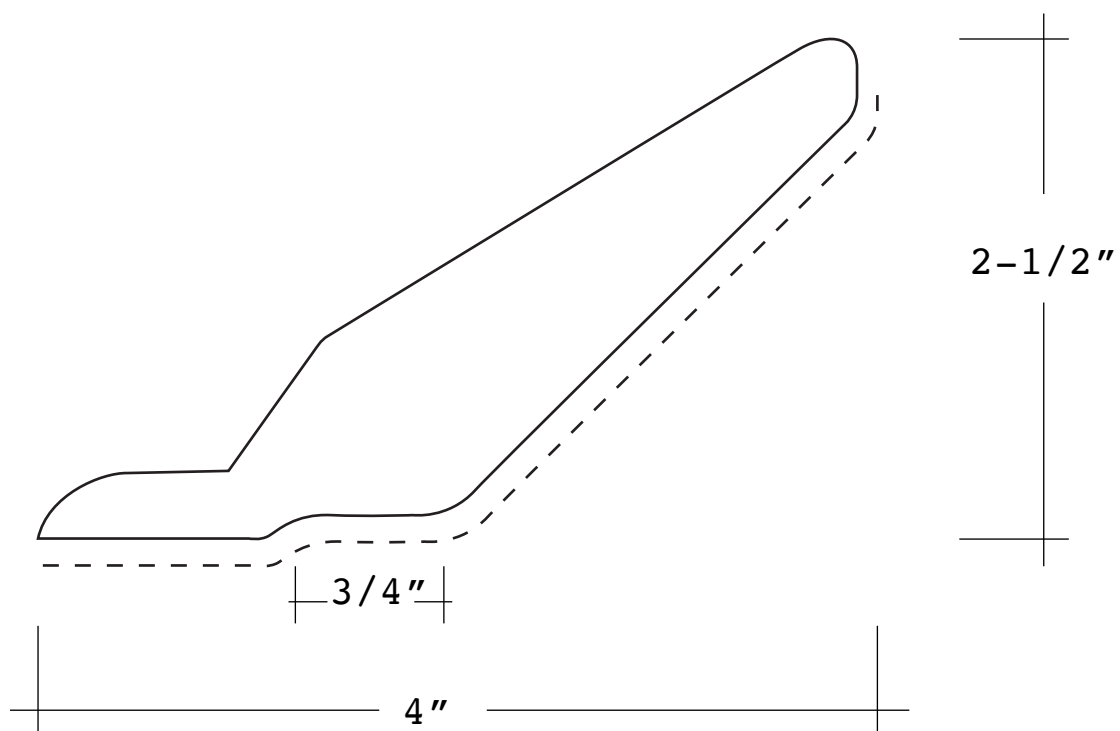

1009 - SHAKER CROWN

Specification

Core: MDF
Wrapped Surface

7345 E Danbro Crescent,
Mississauga, ON L5N 6P8
(289) 866-2673

NUMBER

1009

STYLE

SHAKER CROWN