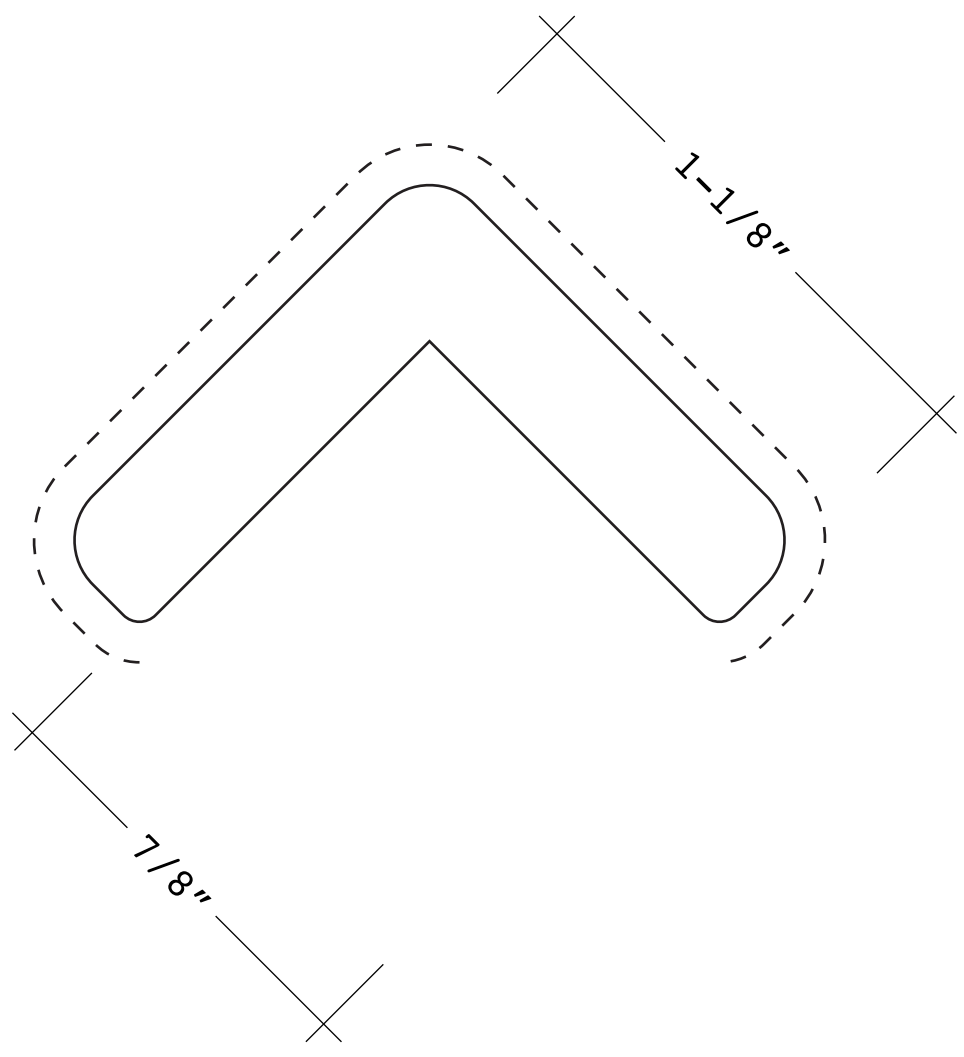

1010 - OUTSIDE CORNER Doors and Processed Panels

Specification

Core: POPLAR
Wrapped Surface

7345 E Danbro Crescent,
Mississauga, ON L5N 6P8
(289) 866-2673

NUMBER

1010

STYLE

OUTSIDE CORNER