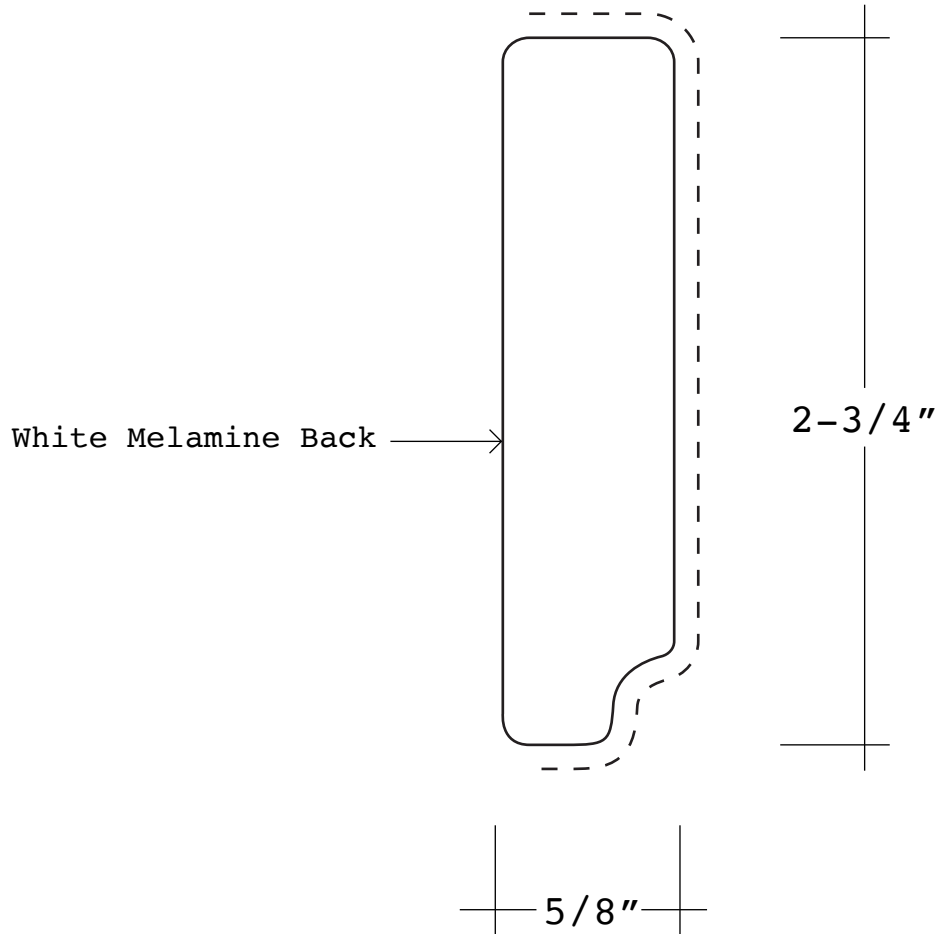

1011 - LIGHT VALANCE

Specification

Core: MDF
Wrapped Surface

7345 E Danbro Crescent,
Mississauga, ON L5N 6P8
(289) 866-2673

NUMBER

1011

STYLE

LIGHT VALANCE