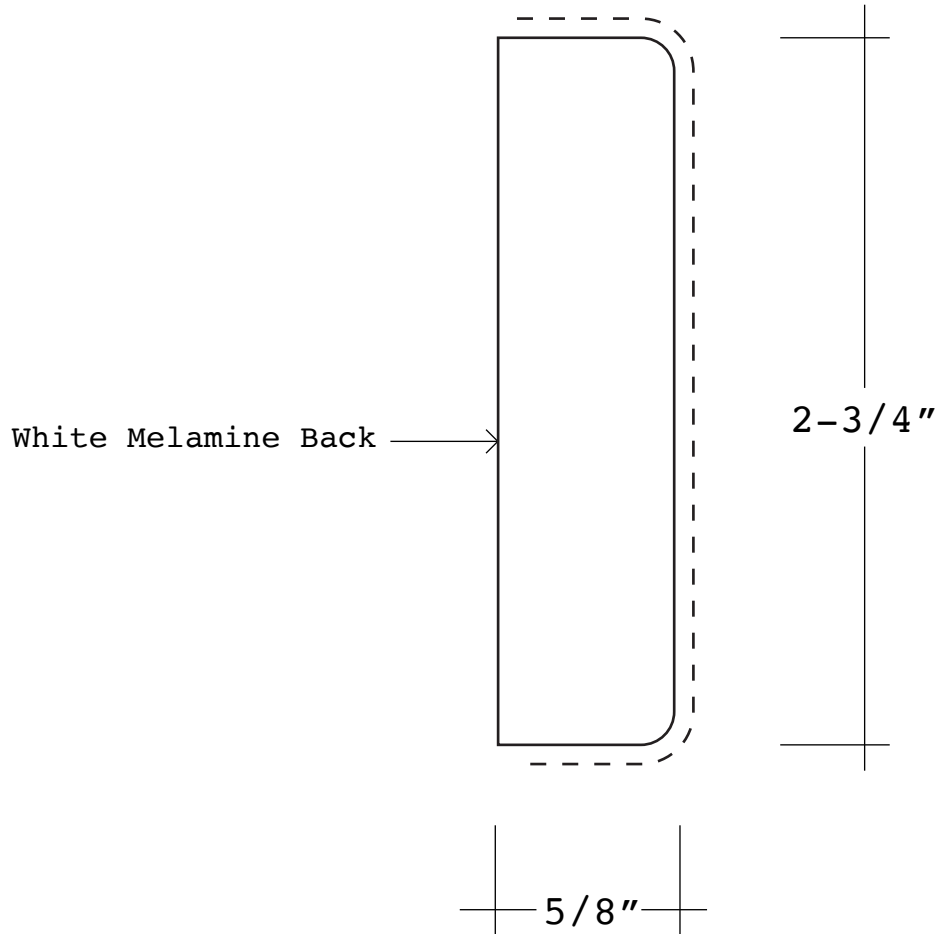

1016 - LIGHT VALANCE

Specification

Core: MDF
Wrapped Surface

7345 E Danbro Crescent,
Mississauga, ON L5N 6P8
(289) 866-2673

NUMBER

1016

STYLE

LIGHT VALANCE