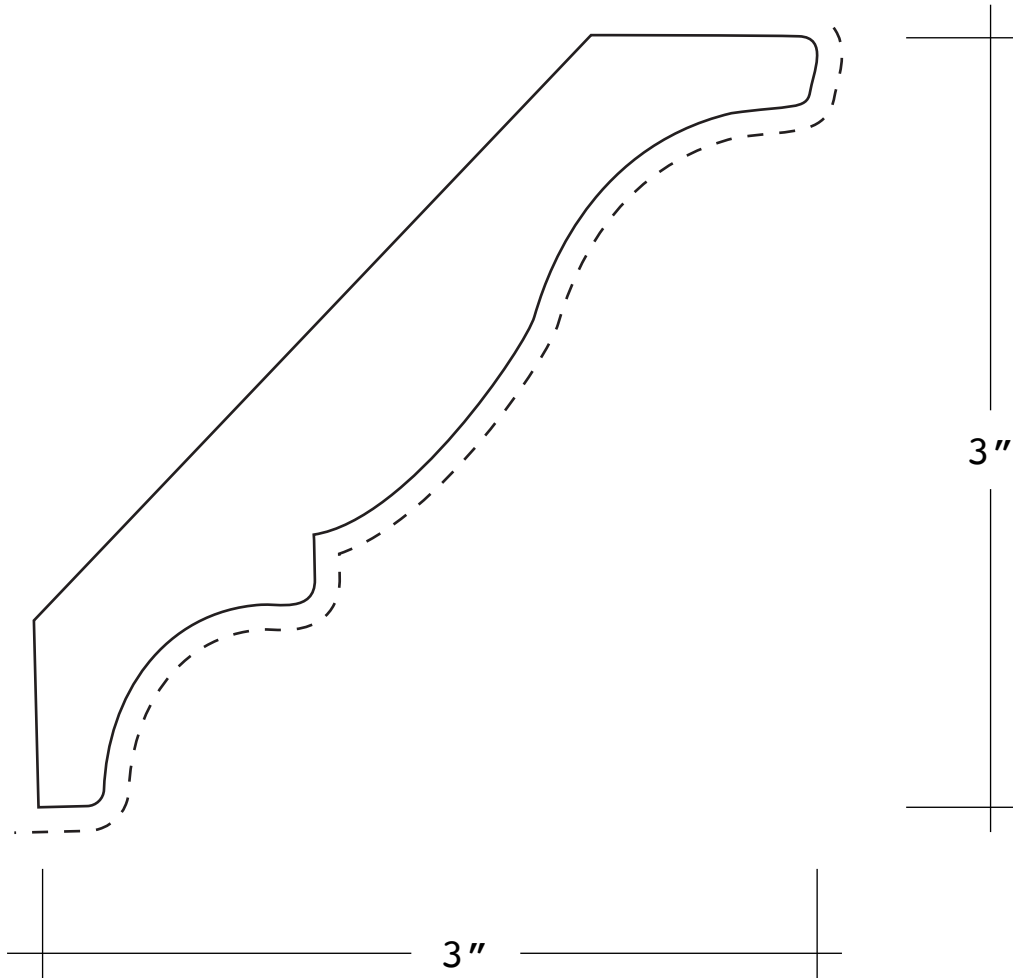

1025 - TRAD CROWN

Specification

Core: MDF
Wrapped Surface