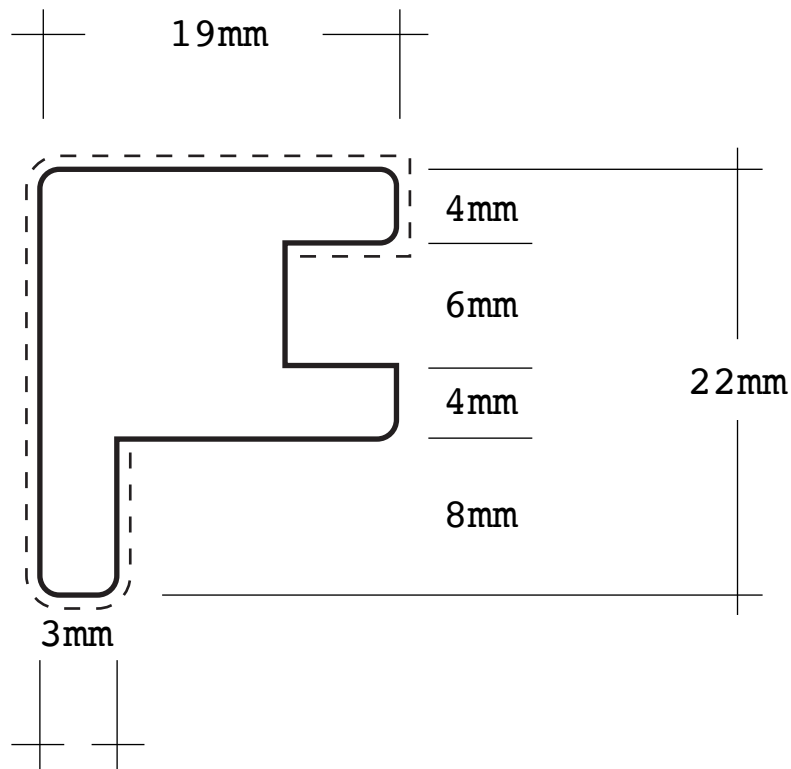

# 1026 - SLENDER PROFILE

## Specification

Core: MDF  
Wrapped Surface  
Tolerance +/- 0.2mm  
Outside Radius: 1.5mm

 7345 E Danbro Crescent, Mississauga, ON L5N 6P8 (289) 866-2673	NUMBER	STYLE	DATE
	1026	<b>SLENDER PROFILE</b>	10-30-23