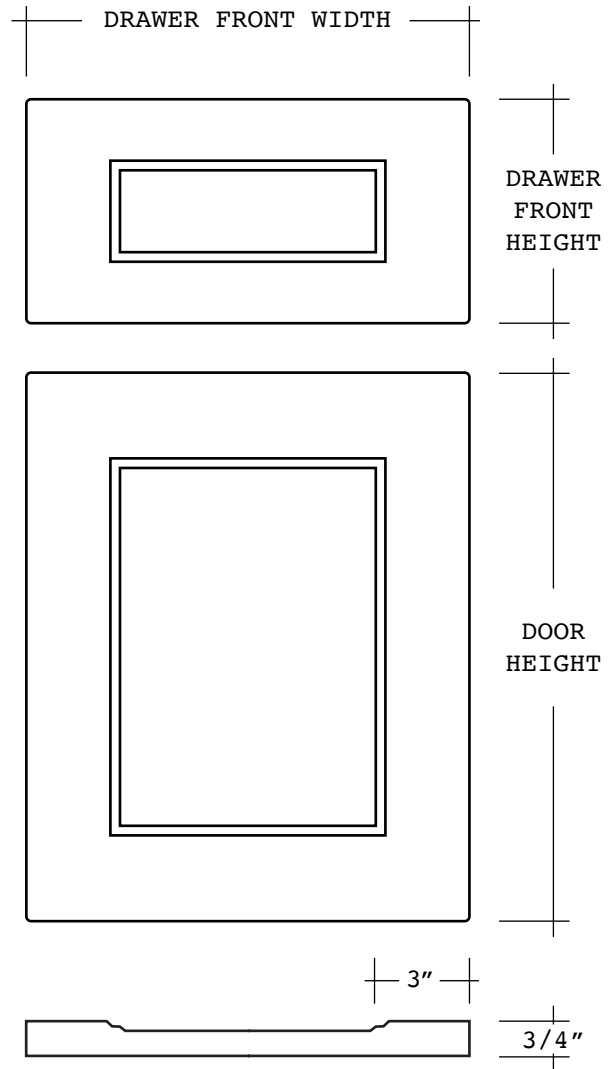

Door Specification

Construction Type - 3/4" MDF

Square Corners

V-Groove

Panel - 13/64" Recessed

Outside Edge - 2mm Radius

Minimum Width - 7"

Minimum Height - 5-1/4"

Available in a wide variety of thermo laminates.

White Melamine Back is Standard

	7345 E Danbro Crescent, Mississauga, ON L5N 6P8 (289) 866-2673	CATEGORY	DOOR STYLE	DATE
		PROFILED	LINCOLN	07-24-23